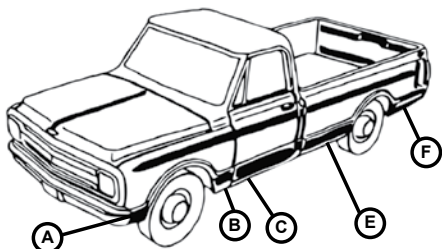

69-72 LOWER WOODGRAIN MOLDING KITS

Each kit comes with moldings for Fender, door, cab, and bed. Each with woodgrain center and black painted details. 12 pcs all with clips and hardware.

6940 ①	Short Bed	462.95 Kit
6942 ①	Long Bed	501.95 Kit
6944 ①	Blazer	505.95 Kit