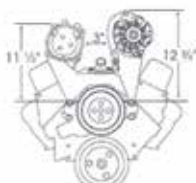

BRACKETS FOR SMALL BLOCK

Small Block With Short Water Pump

3605 Compressor Mounting Bracket 105.95 Ea

3606 Alternator Mounting Bracket 95.95 Ea

Small Block With Long Water Pump

3616 Compressor Mounting Bracket 105.95 Ea