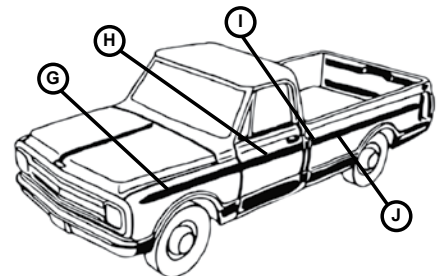

69-72 UPPER TRIM MOLDINGS

5960	1	All	Fender Molding LH/RH	49.95	Ea	G
5961	1	All	Door Molding LH	39.95	Ea	H
5962	1	All	Door Molding RH	39.95	Ea	
		All	Cab Molding LH	33.95	Ea	I
5964	All		Cab Molding RH	27.95	Ea	
5965	4	Long Bed	Bed Molding LH/RH	60.95	Ea	J
5966	6	Short Bed	Bed Molding LH/RH	58.95	Ea