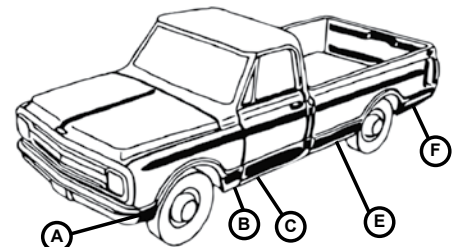

69-72 BLAZER LOWER BLACK TRIM MOLDINGS

5928		Front of Fender LH	30.95	Ea	A
5929		Front of Fender RH	30.95	Ea	
5930		Rear of Fender LH	35.95	Ea	B
5931		Rear of Fender RH	35.95	Ea	
5932	1	Front Door LH	45.95	Ea	C
5933	1	Front Door RH	45.95	Ea	
6763	1	Front of Bed LH	87.95	Ea	E
6764	1	Front of Bed RH	84.95	Ea	
6765	1	Rear of Bed LH	37.95	Ea	F
6766	1	Rear of Bed RH	37.95	Ea	

★ = Please call for delivery ETA on all Special Order Non-Stock Items.

☞ = truck freight (call for shipping quote)
☛ = add $80.00 handling per item

Ⓛ = add $8.00 handling per item
Ⓜ = add $16.00 handling per item

Ⓝ = add $80.00 handling per item
Ⓞ = add $200.00 handling per item