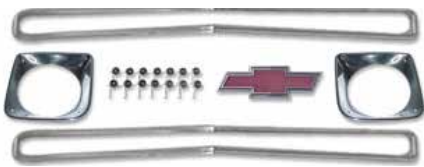

7095 64-66 Chevy 341.95 Kit

67-68 GRILLE KITS

This complete kit includes grille loop trim, headlight bezels, grille emblem and clips for loop trim.

7096 Chevy 274.95 Kit

69-72 GRILLE KITS

These reproduction kits come with outer grille, inner grille, grille mounting kit, headlight bezels and hood or grille emblem.