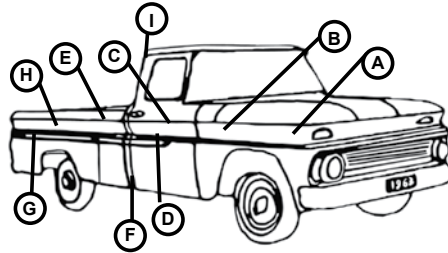

62-66 SHORT FLEETSIDE TRIM MOLDINGS

5895	Chevy	Fender Tip Molding LH/RH	21.95 Ea	A
5896	Chevy	Fender Molding LH/RH	36.95 Ea	B
5897	Chevy	Upper Door Molding LH/RH	29.95 Ea	C
5898	Chevy	Lower Door Molding LH	34.95 Ea	D
5899	Chevy	Lower Door Molding RH	34.95 Ea	D
5900	Chevy	Upper Cab Molding LH	20.95 Ea	E
5901	Chevy	Upper Cab Molding RH	20.95 Ea	E
5902	Chevy	Lower Cab Molding LH/RH	17.95 Ea	F
5905	Chevy	Upper Bed Molding LH/RH	39.95 Ea	G
5906	Chevy	Lower Bed Molding LH/RH	65.95 Ea	H