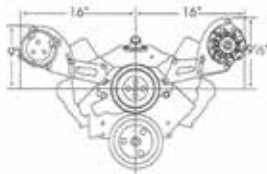

Front View

BRACKETS FOR SMALL BLOCK

Small Block With Short Water Pump

- 3615 Compressor Mounting Bracket 105.95 Ea
- 3612 Alternator Mounting Bracket 105.95 Ea

Small Block With Long Water Pump

- 3624 Compressor Mounting Bracket 105.95 Ea
- 3623 Alternator Mounting Bracket 105.95 Ea

A very versatile bracket system. Works well with most induction systems. Will clear multiple carbs and most fuel injection. The alternator bracket will fit all 1967 and newer heads except Vortec. The AC bracket Fits all GM aluminum heads and may be used on 1969-1986 cast iron heads by drilling and tapping one hole for the upper mounting point. Will clear up to 3" tall center bolt valve covers when used on 1987 and later heads. Will clear up to 3 3/4" tall valve covers when used on 1986 and earlier heads.