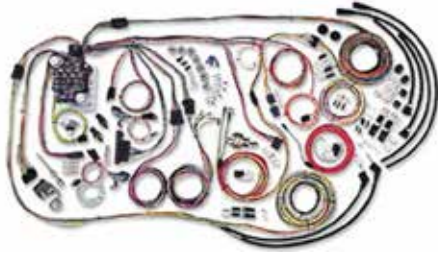

CLASSIC UPDATE WIRING HARNESS KITS

7042	55-59	Truck	789.95 Kit
7268	60-66	Truck	849.95 Kit
8196	67-68	Chevy	739.95 Kit
8038	69-72	Truck	699.95 Kit
9089	73-82	Truck	879.95 Kit
9090	83-87	Truck	929.95 Kit

TECHNICAL SPECIFICATIONS AND FEATURES

- Fuse box incorporates 18 fused circuits and expansion capability for 11 additional power circuits. Fuse box measures 4" x 6" and is molded in resistant nylon 6/6. All necessary mounting hardware is included.
- Fuse link protection on fuse panel power feed.
- Circuit breaker capability on power circuit.
- High heat and abrasion resistant XLPE wire withstands -60°F to 275°F. GM wire color coding system.
- Wire circuit inkjet printed every 3 inches.
- Wire circuit take-off points predetermined to clear under dash accessories, allowing pretermination of most circuit branches and plug-in installation of most circuits.
- Standard turn flasher, four-way hazard flasher, and horn relay mounted on fuse panel.
- 8-gauge alternator power lead wire supplied with fuse panel.
- Alternator connector supplied for GM "SI" series internally regulated alternators and "one wire" alternators.
- Original boot and tube assemblies with original light socket connectors included for installation into existing or reproduction taillight housings. Even custom applications require these assemblies for weather protection.
- Terminals and connectors are provided for all dome light and door jamb switches cover two and four door models.
- Front lighting includes headlight connectors, headlight bucket grommets, connections front parking and directional lights.
- Complete wiring for updated GM steering column, turn signals and hazard switch.
- Mating connector and terminals supplied to adapt to original steering column. Ignition switch connectors supplied for GM columns with ignition switch in column.
- Engine wiring for points type and HEI distributors. Power and tachometer connectors supplied for GM HEI distributors.
- Gauge sender leads are provided for fuel, water temperature, oil pressure, voltmeter, and tachometer.
- Power wiring for electric engine fan, fuel pump, windows, door locks, seats, cruise control, and accessory radio included.
- Instrument cluster disconnect built into under dash harness for complete flexibility in gauge cluster section. All original terminals, connectors and light sockets are supplied for original cluster gauge wiring.
- Cluster disconnect also supports any custom gauge configuration.
- Late model GM headlight switch included.
- Floor mounted dimmer included.
- New ignition switch included.
- Fully detailed installation instructions and wiring.

TOOLS

4161 55-59 All Clutch Head Socket Set 22.95 Set

5718 55-72 All Clutch Head Screw Driver Set 19.95 Set

6245 55-66 All Window Chrome Bead Tool 8.95 Ea

6249 55-72 All Vent Window Rivet Setting Tool 5.00 Ea

★ = Please call for delivery ETA on all Special Order Non-Stock Items.