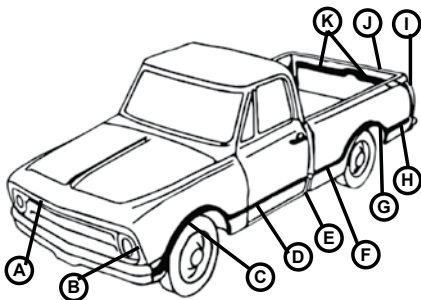

67-68 COMPLETE HOOD & FENDER MOLDING KITS

Kit includes one hood tip molding and two fender edge moldings.

7088		Chevy	130.95	Kit
------	--	-------	--------	-----

69-72 LOWER WOODGRAIN TRIM MOLDINGS

5944	All	Front of Fender LH	33.95	Ea	A
5945	All	Front of Fender RH	33.95	Ea	
5946	All	Rear of Fender LH	39.95	Ea	B
5947	All	Rear of Fender RH	39.95	Ea	
5948	1	Front Door LH	59.95	Ea	C
5949	1	Front Door RH	59.95	Ea	
5950	All	Cab Molding LH	35.95	Ea	D
5951	All	Cab Molding RH	35.95	Ea	
5952	1	Long Front of Bed LH	52.95	Ea	E
5953	1	Long Front of Bed RH	52.95	Ea	
5954	1	Short Front of Bed LH	40.95	Ea	
5955	1	Short Front of Bed RH	40.95	Ea	
5956	1	Long Rear of Bed LH	55.95	Ea	F
5957	1	Long Rear of Bed RH	55.95	Ea	
5958	1	Short Rear of Bed LH	45.95	Ea	
5959	1	Short Rear of Bed RH	45.95	Ea	