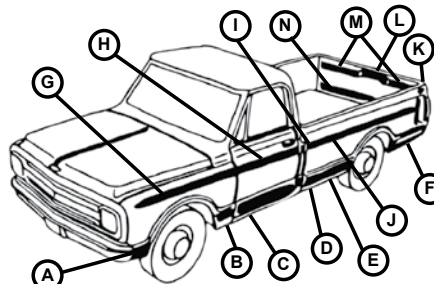

69-72 LOWER BLACK TRIM MOLDINGS

5928	All	Front of Fender LH	30.95	Ea	A	
5929	All	Front of Fender RH	30.95	Ea		
5930	All	Rear of Fender LH	35.95	Ea	B	
5931	All	Rear of Fender RH	35.95	Ea		
5932	1	All	Front Door LH	45.95	Ea	C
5933	1	All	Front Door RH	45.95	Ea	
5934	All	Cab Molding LH	30.95	Ea	D	
5935	All	Cab Molding RH	30.95	Ea		
5936	1	Long Front of Bed LH	45.95	Ea	E	
5937	1	Long Front of Bed RH	45.95	Ea		
5938	1	Short Front of Bed LH	35.95	Ea		
5939	1	Short Front of Bed RH	35.95	Ea		
5940	1	Long Rear of Bed LH	48.95	Ea	F	
5941	1	Long Rear of Bed RH	429.95	Ea		
5942	1	Short Rear of Bed LH	40.95	Ea		
5943	1	Short Rear of Bed RH	40.95	Ea