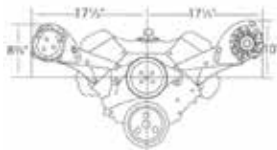

BRACKETS FOR BIG BLOCK

Big Block With Short Water Pump

- 3627 Compressor Mounting Bracket 105.95 Ea
- 3628 Alternator Mounting Bracket 105.95 Ea

Big Block With Long Water Pump

- 3629 Compressor Mounting Bracket 105.95 Ea
- 3630 Alternator Mounting Bracket 105.95 Ea

Engineered for low hood applications. Works great on any vehicle with a wide engine compartment: trucks, 50's and 60's cars, etc. Bolts to the heads and water pump.