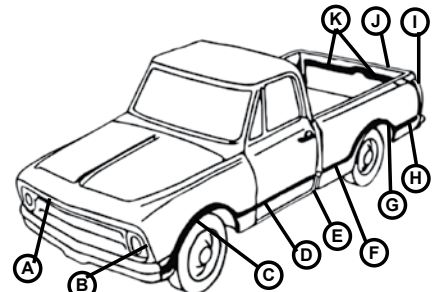

67-68 SHORT FLEETSIDE TRIM MOLDINGS

5907	Chevy	Hood Edge Molding	65.95 Ea	A
5908	Chevy	Fender Edge Molding LH	33.95 Ea	B
5909	Chevy	Fender Edge Molding RH	33.95 Ea	B
5910	All	Fender Molding LH	111.95 Ea	C