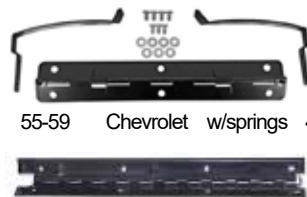

GLOVE BOX DOOR HINGES

9332 55-59 Chevrolet w/springs 41.95 Set

7475 67-72 All 26.95 Ea

GLOVE BOX DOOR BUMPERS

233 47-66 All 1.50 Pair
5886 67-72 All 1.50 Set

GLOVE BOX ARM BUMPERS

5373 67-72 All 3.00 Ea