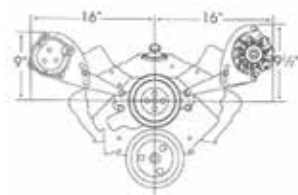

ALAN GROVE COMPONENTS INC. has specialized in fabricated specialty vehicle components for many years. Our mounting brackets are crafted from steel plate and represent our commitment to quality. All welding is T.I.G and all edges are smoothly finished. Our brackets are guaranteed to fit and include all the necessary bolts, nuts, spacers, hardware, belt-length recommendations and "easy to follow" illustrated instructions for simple installation. Dimension requirements for our brackets are provided within each bracket description on this web site. Please refer to these before ordering. Your satisfaction continues to be our goal.

What kind of water pump do I have?

SMALL BLOCK WITH SHORT WATER PUMP

Chevrolet used many different water pumps throughout their history. Please take the time and make sure that you identify which water pump you have so that you will be able to order the correct AC system or correct brackets and pulleys.

SMALL BLOCK WITH LONG WATER PUMP

What kind of water pump do I have?

BIG BLOCK WITH SHORT WATER PUMP

Chevrolet used many different water pumps throughout their history. Please take the time and make sure that you identify which water pump you have so that you will be able to order the correct AC system or correct brackets and pulleys.

BIG BLOCK WITH LONG WATER PUMP

3617 Alternator Mounting Bracket 99.95 Ea

These brackets bolt to the top water pump and the two front intake bolts. They may be used individually or as a pair, Will clear tall valve covers.

BRACKETS FOR SMALL BLOCK

Small Block With Short Water Pump

3607 Compressor Mounting Bracket 115.95 Ea

3608 Alternator Mounting Bracket 99.95 Ea

Small Block With Long Water Pump

3618 Compressor Mounting Bracket 105.95 Ea

3619 Alternator Mounting Bracket 99.95 Ea