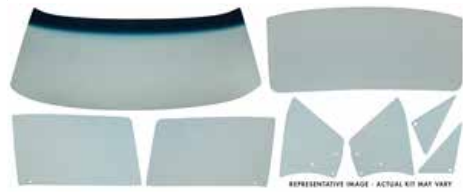

WINDOW PARTS

GLASS COLOR GUIDE

WINDSHIELDS

7347★	55-59	All	Clear	237.95 Ea
7348★	55-59	All	Tinted	237.95 Ea
7370★	60-63	All	Tinted	462.95 Ea
7392★	64-66	All	Tinted	169.95 Ea
7408★	67-72	All	Tinted	237.95 Ea
9046★	73-87	All	Clear	144.95 Ea
9047★	73-87	All	Tinted	144.95 Ea
9048★	73-87	All	Gray	237.95 Ea

VENT WINDOW GLASS

7349★	55-59	All	Clear	32.95 Ea
7350★	55-59	All	Tinted	32.95 Ea
7351★	55-59	All	Gray Tinted	32.95 Ea
7371★	60-63	All	Clear	32.95 Ea
7372★	60-63	All	Tinted	32.95 Ea
7373★	60-63	All	Gray Tinted	32.95 Ea
7393★	64-66	All	Clear	32.95 Ea
7394★	64-66	All	Tinted	32.95 Ea
7395★	64-66	All	Gray Tinted	32.95 Ea
7409★	67	All	Clear	44.95 Ea
7410★	67	All	Tinted	44.95 Ea
7411★	67	All	Gray Tinted	44.95 Ea
7412★	68-72	All	Clear	44.95 Ea
7413★	68-72	All	Tinted	44.95 Ea
7414★	68-72	All	Gray Tinted	44.95 Ea
9049★	73-87	All	LH Clear	55.95 Ea
9050★	73-87	All	RH Clear	55.95 Ea
9051★	73-87	All	LH Green Tinted	37.95 Ea
9052★	73-87	All	RH Green Tinted	37.95 Ea
9053★	73-87	All	LH Gray Tinted	44.95 Ea
9054★	73-87	All	RH Gray Tinted	44.95 Ea