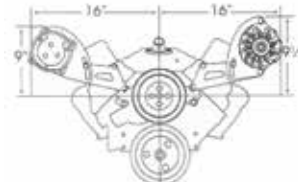

ALAN GROVE COMPONENTS INC. has specialized in fabricated specialty vehicle components for many years. Our mounting brackets are crafted from steel plate and represent our commitment to quality. All welding is T.I.G and all edges are smoothly finished. Our brackets are guaranteed to fit and include all the necessary bolts, nuts, spacers, hardware, belt-length recommendations and "easy to follow" illustrated instructions for simple installation. Dimension requirements for our brackets are provided within each bracket description on this web site. Please refer to these before ordering. Your satisfaction continues to be our goal.

What kind of water pump do I have?

SMALL BLOCK WITH SHORT WATER PUMP

Chevrolet used many different water pumps throughout their history. Please take the time and make sure that you identify which water pump you have so that you will be able to order the correct AC system or correct brackets and pulleys.

SMALL BLOCK WITH LONG WATER PUMP

What kind of water pump do I have?

BIG BLOCK WITH SHORT WATER PUMP

Chevrolet used many different water pumps throughout their history. Please take the time and make sure that you identify which water pump you have so that you will be able to order the correct AC system or correct brackets and pulleys.

BIG BLOCK WITH LONG WATER PUMP

3617 Alternator Mounting Bracket 99.95 Ea

These brackets bolt to the top water pump and the two front intake bolts. They may be used individually or as a pair, Will clear tall valve covers.

BRACKETS FOR SMALL BLOCK

Small Block With Short Water Pump

3607 Compressor Mounting Bracket 115.95 Ea

3608 Alternator Mounting Bracket 99.95 Ea

Small Block With Long Water Pump

3618 Compressor Mounting Bracket 105.95 Ea

3619 Alternator Mounting Bracket 99.95 Ea