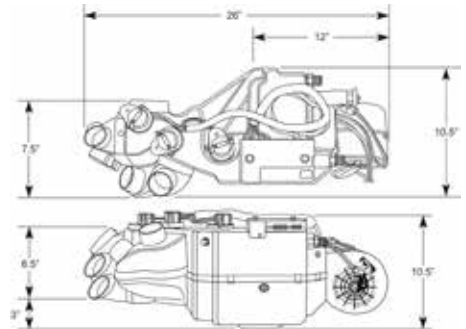

GEN-V MAGNUM EVAPORATOR KIT

3980★	All	999.95 Kit

The Gen 5 is Vintage Air's most powerful and intelligent climate control system. The Gen 5 uses an exclusive fully electronic microprocessor control system that eliminates cables or vacuum connections. Separate high-capacity copper parallel-flow heat coil and aluminum plate-and-fin-cooling coils provide outstanding performance and instant temperature adjustments.

Additional features include variable blower speed and dash/floor/defrost blend.

**The Gen 5 Magnum™ kit includes the evaporator unit and mounting brackets, a wiring harness, an electric servo heater control valve, duct hoses, a drain kit and detailed installation instructions.

- Engineered to cool your vehicle faster than ever
- Improved diagnostics and advanced systematic fail safes