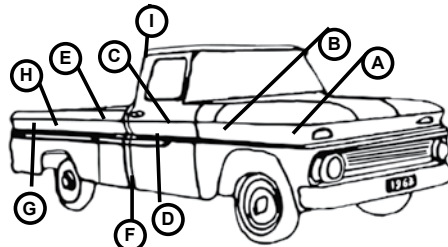

62-66 LONG FLEETSIDE TRIM MOLDINGS

5895	Chevy	Fender Tip Molding LH/RH	21.95 Ea	A
5896	Chevy	Fender Molding LH/RH	36.95 Ea	B
5897	Chevy	Upper Door Molding LH/RH	29.95 Ea	C
5898	Chevy	Lower Door Molding LH	34.95 Ea	D
5899	Chevy	Lower Door Molding RH	34.95 Ea	D
5900	Chevy	Upper Cab Molding LH	20.95 Ea	E
5901	Chevy	Upper Cab Molding RH	20.95 Ea	E
5902	Chevy	Lower Cab Molding LH/RH	17.95 Ea	F
5903	Chevy	Upper Bed Molding LH/RH	50.95 Ea	G
5904	Chevy	Lower Bed Molding LH/RH	65.95 Ea	H

60-66 CAB CUSTOM MOLDINGS

7463 Chevy 60-63 Side Custom Moldings 253.95 Pair

7464 Chevy 64-66 Side Custom Moldings 253.95 Pair