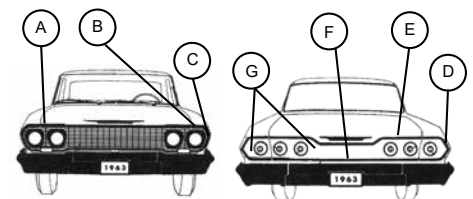

1963 IMPALA REAR & FRONT MOLDINGS

11411	63	All	Hood Lip Molding	211.95 Ea	A
13215	63	All	Upper Fender Eyebrow Moldings	66.95 Pair	B
11415	63	All	Lower Fender Eyebrow Moldings	44.95 Pair	C
11421	63	All	Outer Cove Moldings	128.95 Pair	D