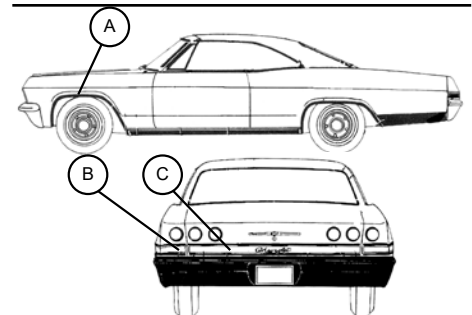

SIDE TRIM TAPE

Authentic reproduction trim tape with correct patterns.

11933	62	Impala SS		36.95 Kit
11934	63	Impala SS		30.95 Kit
11935	64	Impala SS		32.95 Kit

TAIL PANEL TRIM TAPE

11936	64	Impala SS		40.95 Kit
-------	----	-----------	--	-----------