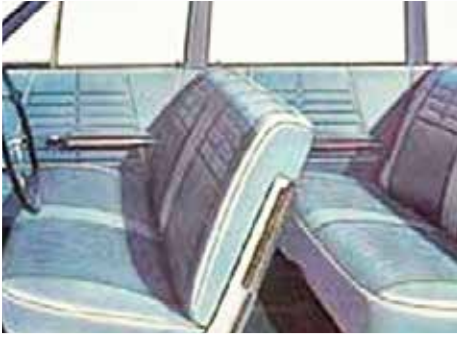

64 BEL-AIR 4-DR WAGON (9-PASS)

13996★ Red	999.95 Set
13997★ Oyster	999.95 Set
13998★ Turquoise	999.95 Set
13999★ Green	999.95 Set
14000★ Blue	999.95 Set