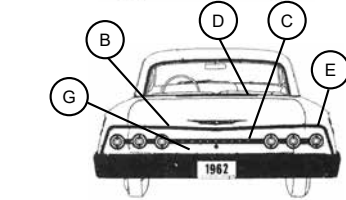

1962 IMPALA SIDE MOLDINGS

11403	62	All	Hood Lip Molding	174.95 Ea	A
11406	62	Impala	Upper Trunk Molding	66.95 Ea	B
11408	62	Impala	Rear Body Trim Bar	386.95 Set	C
11407	62	Impala	Rear Body Grille	257.95 Ea	D
11405	62	Impala	Taillight Cove Moldings	75.95 Pair	E
15164	62	Impala	Trunk Lid & Taillight Cove Panel Trim Inserts w/ Trim Bar	830.95 Set	G
15166	62	Impala SS	Trunk Lid & Taillight Cove Panel Trim Inserts w/ Trim Bar	965.95 Set	
11404	62	2-Dr	Rocker Panel Moldings	149.95 Pair	H
15161	62	Impala SS	Fender Molding Machined Inserts	79.95 Pair	I
15162	62	Impala SS	Door Molding Machined Inserts	99.95 Pair	J
15163	62	Impala SS	Quarter Panel Mold Machined Inserts	139.95 Pair	K
15782	62	Hardtop	Drip Rail Moldings	129.95 Pair