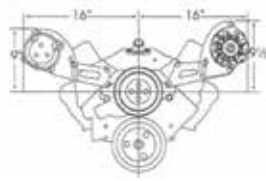

BRACKETS FOR SMALL-BLOCK

Small Block With Short Water Pump

3615 Compressor Mounting Bracket 105.95 Ea

3612 Alternator Mounting Bracket 105.95 Ea

Small Block With Long Water Pump

3624 Compressor Mounting Bracket 105.95 Ea

3623 Alternator Mounting Bracket 105.95 Ea

A very versatile bracket system. Works well with most induction systems. Will clear multiple carbs and most fuel injection. The alternator bracket will fit all 1967 and newer heads except Vortec. The AC bracket Fits all GM aluminum heads and may be used on 1969-1986 cast iron heads by drilling and tapping one hole for the upper mounting point. Will clear up to 3" tall center bolt valve covers when used on 1987 and later heads. Will clear up to 3 3/4" tall valve covers when used on 1986 and earlier heads.