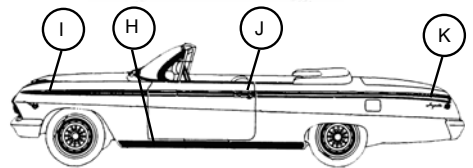

1962 IMPALA SIDE MOLDINGS

11403	62	All	Hood Lip Molding	174.95 Ea	A
11406	62	Impala	Upper Trunk Molding	66.95 Ea	B
11408	62	Impala	Rear Body Trim Bar	386.95 Set	C
11407	62	Impala	Rear Body Grille	257.95 Ea	D
11405	62	Impala	Taillight Cove Moldings	75.95 Pair	E
15164	62	Impala	Trunk Lid & Taillight Cove Panel Trim Inserts w/ Trim Bar	830.95 Set	G
15166	62	Impala SS	Trunk Lid & Taillight Cove Panel Trim Inserts w/ Trim Bar	965.95 Set	
11404	62	2-Dr	Rocker Panel Moldings	149.95 Pair	H
15161	62	Impala SS	Fender Molding Machined Inserts	79.95 Pair	I
15162	62	Impala SS	Door Molding Machined Inserts	99.95 Pair	J
15163	62	Impala SS	Quarter Panel Mold Machined Inserts	139.95 Pair	K
15782	62	Hardtop	Drip Rail Moldings	129.95 Pair