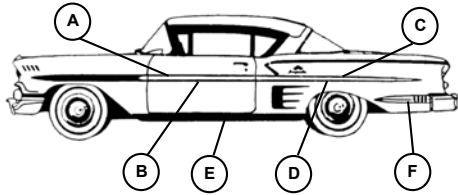

EXTERIOR PARTS & TRIM

1958 IMPALA SIDE MOLDINGS

12946	58	2-Dr	Upper Door Molding LH	85.95 Ea	A
12947	58	2-Dr	Upper Door Molding RH	85.95 Ea	
12948	58	2-Dr	Lower Door Molding LH	85.95 Ea	B
12949	58	2-Dr	Lower Door Molding RH	85.95 Ea	
12950	58	2-Dr	Upper Quarter Molding LH	85.95 Ea	C
12951	58	2-Dr	Upper Quarter Molding RH	85.95 Ea	
12952	58	2-Dr	Lower Quarter Molding LH	85.95 Ea	D
12953	58	2-Dr	Lower Quarter Molding RH	85.95 Ea	
12945	58	2-Dr	Side Aluminum Inserts	279.95 Set	
12954	58	2-Dr	Rocker Moldings	419.95 Pair	E
12984	58	All	Rear Quarter Louver (8-Per Car)	15.95 Ea	F