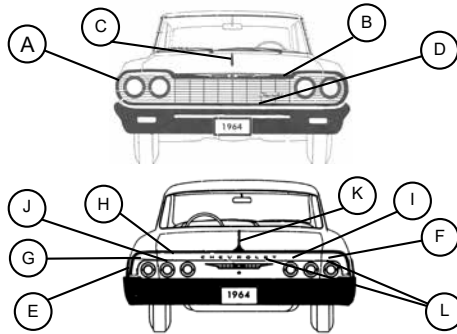

1964 REAR AND FRONT MOLDINGS

11427	64	All	Fender Eyebrow Moldings	99.95 Pair	A
11425	64	All	Hood Lip Molding	279.95 Ea	B
11426	64	All	Hood Spear	91.95 Ea	C
11128	64	All	Lower Grille Molding	69.95 Ea	D
11439	64	Bel-Air/Impala SS	Outer Cove Moldings	69.95 Pair	E
11440	64	Bel-Air/Impala SS	Inner Cove Moldings	35.95 Pair	F
11453	64	Impala	Cove Panel LH	35.95 Ea	G
11454	64	Impala	Cove Panel RH	35.95 Ea	
11437	64	Bel-Air/Impala SS	Upper Trunk Molding	69.95 Ea	H
11438	64	Bel-Air/Impala SS	Lower Trunk Molding	69.95 Ea	I
11448	64	Impala	Trunk Lid Edge Molding	119.95 Ea	J
11436	64	Impala	Trunk Split Molding	79.95 Ea	K
15175	64	Impala SS	Trunk Lid & Taillight Cove Panel Trim Inserts	339.95 Set	L