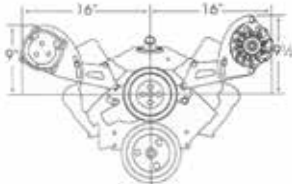

BRACKETS FOR SMALL BLOCK

Small Block With Short Water Pump

3611 Compressor Mounting Bracket 105.95 Ea

3612 Alternator Mounting Bracket 105.95 Ea

Small Block With Long Water Pump

3622 Compressor Mounting Bracket 105.95 Ea

3623 Alternator Mounting Bracket 105.95 Ea

Designed for cars with low hood clearance: Vettes, Camaros, etc. These brackets also work great on most vehicles with a wide engine compartment: trucks, 50's and 60's cars, etc. These brackets bolt to the head and top water pump bolt holes. The AC compressor bracket Fits all GM aluminum heads and may be used on 1969 through 1986 cast iron heads by drilling and tapping one hole for the upper mounting point.