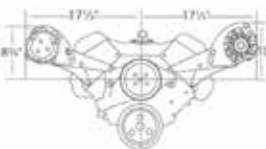

BRACKETS FOR BIG BLOCK

Big Block With Short Water Pump

3627 Compressor Mounting Bracket 105.95 Ea

3628 Alternator Mounting Bracket 105.95 Ea

Big Block With Long Water Pump

3629 Compressor Mounting Bracket 105.95 Ea

3630 Alternator Mounting Bracket 105.95 Ea

Engineered for low hood applications. Works great on any vehicle with a wide engine com-

☛ = add $8.00 handling per item
☛ = add $16.00 handling per item

partment: trucks, 50's and 60's cars, etc. Bolts to the heads and water pump.