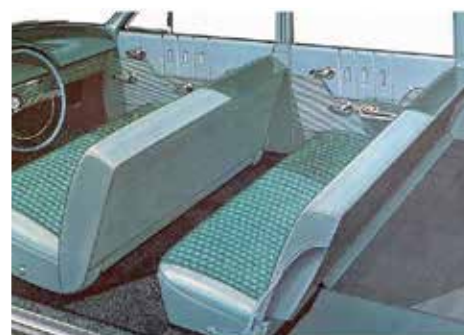

62 BEL-AIR 4-DR WAGON (9-PASS)

- 13826★ Fawn 999.95 Set
- 13827★ Blue 999.95 Set
- 13828★ Turquoise 999.95 Set
- 13829★ Green 999.95 Set
- 13830★ Red 999.95 Set

★ = Please call for delivery ETA on all Special Order Non-Stock Items.

🚚 = truck freight (call for shipping quote)
📦 = add $80.00 handling per item

⦿ = add $8.00 handling per item
⦿ = add $16.00 handling per item

⦿ = add $80.00 handling per item
⦿ = add $200.00 handling per item