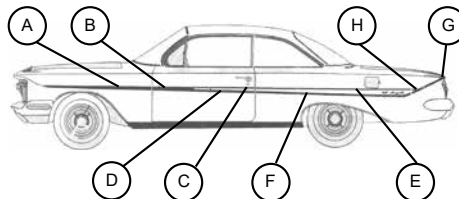

1961 IMPALA SIDE MOLDINGS

11392	61	2-Dr	Front Fender Molding LH/RH	69.95 Ea	A
13391	61	2-Dr	Front Of Door Y-Molding	145.95 Pair	B
11393	61	2-Dr	Upper Door Molding LH	29.95 Ea	C
11394	61	2-Dr	Upper Door Molding RH	29.95 Ea	
15915	61	2-Dr	Door Molding	135.95 Set	D
11396	61	2-Dr	Upper Quarter Molding LH	49.95 Ea	E
11397	61	2-Dr	Upper Quarter Molding RH	49.95 Ea	
11398	61	2-Dr	Lower Quarter Molding LH	65.95 Ea	F
11399	61	2-Dr	Lower Quarter Molding RH	65.95 Ea	
11400	61	2-Dr	Quarter Panel Wrap Around Molding LH/RH	69.95 Pair	G
13212	61	All	Quarter Panel Y Molding	54.95 Pair	H
11402	61	2-Dr	Complete Side Molding Set	506.95 Set