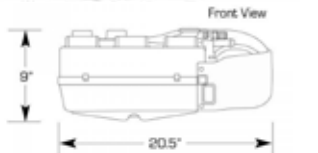

GEN II MINI UNIT

3649★ ALL 509.95 Kit