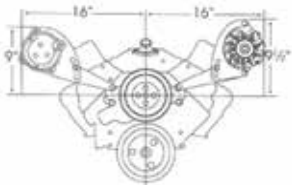

BRACKETS FOR SMALL BLOCK

Small Block With Short Water Pump

3613 Compressor Mounting Bracket 105.95 Ea

3614 Alternator Mounting Bracket 105.95 Ea

★ = Please call for delivery ETA on all Special Order Non-Stock Items.

☞ = truck freight (call for shipping quote)
☛ = add $80.00 handling per item

Small Block With Long Water Pump

3625 Compressor Mounting Bracket 105.95 Ea

3626 Alternator Mounting Bracket 105.95 Ea

These brackets bolt to the water pump and exhaust. No holes are needed in the head. Furnished to fit with stock exhaust manifolds and most headers. If used with headers, the front tube must turn down enough to allow access to the bolt hold in front of the second pipe.