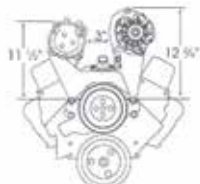

ENGINE & TRANSMISSION

CLUTCH PARTS

10326	58-70 All	Clutch Rod Nut (2 Per Car)	1.50 Ea
10327	58-70 All	Clutch Rod Seat (2 Per Car)	3.50 Ea
15328	58-70 All	Block Side Screw lr	10.95 Ea
1335	58-70 All	Clutch Pedal Bushings	5.00 Set
15656	69-70	Small Block Clutch Return Spring Extension Wire	6.95 Ea

CLUTCH FORK

789	58-60	Small Block	70.95 Ea
10331	65-69	All	109.95 Ea

UPPER CLUTCH RODS

16037	58	All	42.95 Ea
16038	59-61	All	42.95 Ea
12814	63-64	All	39.95 Ea
12815	65-70	All	29.95 Ea

CROSS SHAFT FRAME BRACKETS

12812	60-64	All	19.95 Ea
12813	65-70	All	17.95 Ea

ALAN GROVE COMPONENTS INC. has specialized in fabricated specialty vehicle components for many years. Our mounting brackets are crafted from steel plate and represent our commitment to quality. All welding is T.I.G and all edges are smoothly finished. Our brackets are guaranteed to fit and include all the necessary bolts, nuts, spacers, hardware, belt-length recommendations and "easy to follow" illustrated instructions for simple installation. Dimension requirements for our brackets are provided within each bracket description on this web site. Please refer to these before ordering. Your satisfaction continues to be our goal.

What kind of water pump do I have?

SMALL BLOCK WITH SHORT WATER PUMP

SMALL BLOCK WITH LONG WATER PUMP

Chevrolet used many different water pumps throughout their history. Please take the time and make sure that you identify which water pump you have so that you will be able to order the correct AC system or correct brackets and pulleys.

What kind of water pump do I have?

BIG BLOCK WITH SHORT WATER PUMP

BIG BLOCK WITH LONG WATER PUMP