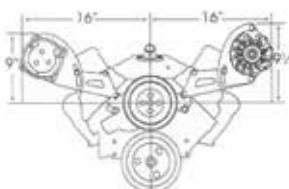

BRACKETS FOR SMALL BLOCK

Small Block With Short Water Pump

- 3611 Compressor Mounting Bracket 105.95 Ea
- 3612 Alternator Mounting Bracket 105.95 Ea

Small Block With Long Water Pump

- 3622 Compressor Mounting Bracket 105.95 Ea
- 3623 Alternator Mounting Bracket 105.95 Ea

Designed for cars with low hood clearance: Vettes, Camaros, etc. These brackets also work great on most vehicles with a wide engine com-

partment: trucks, 50's and 60's cars, etc. These brackets bolt to the head and top water pump bolt holes. The AC compressor bracket Fits all GM aluminum heads and may be used on 1969 through 1986 cast iron heads by drilling and tapping one hole for the upper mounting point.