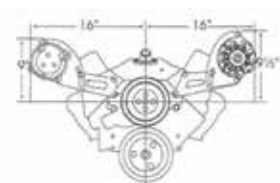

BRACKETS FOR SMALL BLOCK

Small Block With Short Water Pump

- 3615 Compressor Mounting Bracket 105.95 Ea
- 3612 Alternator Mounting Bracket 105.95 Ea

Small Block With Long Water Pump

- 3624 Compressor Mounting Bracket 105.95 Ea
- 3623 Alternator Mounting Bracket 105.95 Ea

A very versatile bracket system. Works well with most induction systems. Will clear multiple carbs and most fuel injection. The alternator bracket will fit all 1967 and newer heads except Vortec. The AC bracket Fits all GM aluminum heads and may be used on 1969-1986 cast iron heads by drilling and tapping one hole for the upper mounting point. Will clear up to 3" tall center