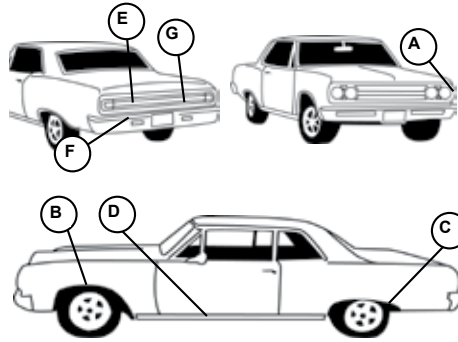

EXTERIOR MOLDING 1965

22972	65	All		
Fender Eyebrow Moldings	75.95	Set	A	
22975	65	All		
Front Wheel Well Molding LH	29.95	Ea	B	
22976	65	All		
Front Wheel Well Molding RH	29.95	Ea		
22977	65	Except El Camino		
Rear Wheel Well Molding LH	29.95	Ea	C	
22978	65	Except El Camino		
Rear Wheel Well Molding RH	29.95	Ea		
22979	65	El Camino		
Rear Wheel Well Molding LH	29.95	Ea		
22980	65	El Camino		
Rear Wheel Well Molding RH	29.95	Ea		
22960	64-65	Except El Camino		
Drip Rail Molding Set	124.95	Set		
22961	64-67	El Camino		
Drip Rail Molding Set	69.95	Set		
22981	65	SS		
Rocker Molding LH	69.95	ea	D	
22982	65	SS		
Rocker Molding RH	69.95	Ea		
22983	65	Except El Camino		
Upper Rear End Molding	49.95	Ea	E	
22984	65	Except El Camino		
Lower Rear End Molding	46.95	Ea	F	
24073	65	All		
Taillight Cove Moldings	85.95	Pair	G