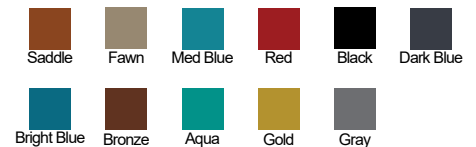

1964-67 2-DOOR W/AUTO

21321★	Saddle	209.95	Set
21322★	Fawn	209.95	Set
21323★	Medium Blue	209.95	Set
21324★	Red	209.95	Set
21325★	Black	209.95	Set