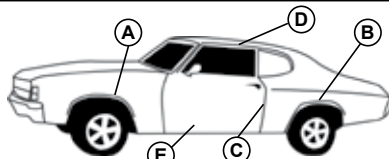

EXTERIOR MOLDING 1970-72

23050	70-72	Except El Camino	
Front Wheel Well Molding LH	29.95	Ea	A
23051	70-72	Except El Camino	
Front Wheel Well Molding RH	29.95	Ea	
23052	70-72	Except El Camino	
Rear Wheel Well Molding LH	29.95	Ea	B
23053	70-72	Except El Camino	
Rear Wheel Well Molding RH	29.95	Ea	
23054	70-72	El Camino	
Front Wheel Well Molding LH	32.95	Ea	
23055	70-72	El Camino	
Front Wheel Well Molding RH	32.95	Ea	
23056	70-72	El Camino	
Rear Wheel Well Molding LH	32.95	Ea	
23057	70-72	El Camino	
Rear Wheel Well Molding RH	32.95	Ea	
23058	70-72	Chevelle	
Door Edge Moldings	32.95	Pair	C
23059	70-72	All	
Vinyl Top Moldings	185.95	Set	
23060	70-72	2Door	
Drip Rail Moldings	79.95	Set	D
23061	70-72	All	
Rocker Molding LH	65.95	Ea	E
23062	70-72	All	
Rocker Molding RH	65.95	Ea