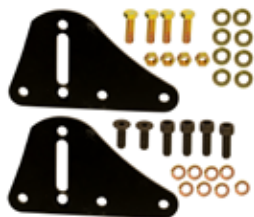

Note: will not work for LS7 Engines.
24554●△ 64-67 All w/LS Except LS7 1099.95 Kit
24555●△ 68-72 All w/LS Except LS7 1099.95 Kit

ENGINE MOUNT BRACKETS

When you are mounting an LS motor into your car you will need to use these brackets to attach them to the side motor mount kits. You will still need to switch over to the Muscle car oil pan from GM when mounting this motor into the car.