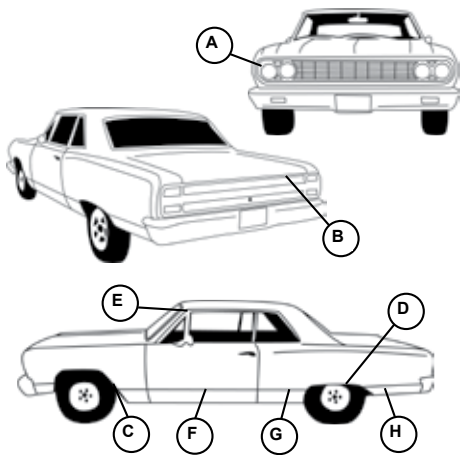

EXTERIOR PARTS & TRIM

EXTERIOR MOLDING 1964

22952	64	All		
Fender Eyebrow Moldings	69.95	Pair	A	
22953	64	All		
Taillight Cove Moldings	85.95	Pair	B	
24071	64	All		
Upper Trunk Lid Molding	65.95	Ea		
24072	64	All		
Lower Trunk Lid Molding	65.95	Ea		
22954	64	All		
Front Wheel Well Molding LH	29.95	Ea	C	
22955	64	All		
Front Wheel Well Molding RH	29.95	Ea		
22956	64	Except El Camino		
Rear Wheel Well Molding LH	29.95	Ea	D	
22957	64	Except El Camino		
Rear Wheel Well Molding RH	29.95	Ea		
22958	64	El Camino		
Rear Wheel Well Molding LH	29.95	Ea		
22959	64	El Camino		
Rear Wheel Well Molding RH	29.95	Ea		
22960	64-65	Except El Camino		
Drip Rail Molding Set	124.95	Set	E	
22961	64-67	El Camino		
Drip Rail Molding Set	69.95	Set		
22962	64	Malibu		
Rocker Molding LH	69.95	Ea	F	
22963	64	Malibu		
Rocker Molding RH	69.95	Ea		
22964	64	SS		
Rocker Molding LH	69.95	Ea		
22965	64	SS		
Rocker Molding RH	69.95	Ea		
22966	64	Chevelle		
Rocker Molding Front				
End Caps	30.95	Pair	G	
22967	64	Chevelle		
Rocker Molding Rear				
End Caps	30.95	Pair		
22968	64	Chevelle		
Rocker Rear				
Extension Moldings	145.95	Pair	H