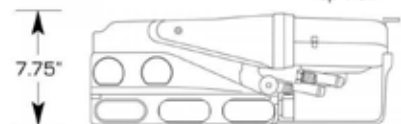

Front View

Top View

GEN II COMPAC UNIT

3648★ All 509.95 Kit

Front View

Top View

GEN II MINI UNIT

3649★ ALL 509.95 Kit