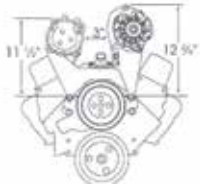

BRACKETS FOR SMALL BLOCK

Small Block With Short Water Pump

- 3605 Compressor Mounting Bracket 105.95 Ea
- 3606 Alternator Mounting Bracket 95.95 Ea

Small Block With Long Water Pump

- 3616 Compressor Mounting Bracket 105.95 Ea
- 3617 Alternator Mounting Bracket 99.95 Ea

These brackets bolt to the top water pump and the two front intake bolts. They may be used individually or as a pair. Will clear tall valve covers.