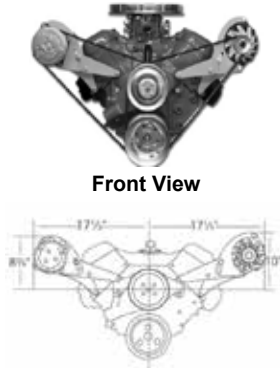

bolt valve covers when used on 1987 and later heads. Will clear up to 3 3/4" tall valve covers when used on 1986 and earlier heads.

Front View

BRACKETS FOR BIG BLOCK

Big Block With Short Water Pump

- 3627 Compressor Mounting Bracket 105.95 Ea
- 3628 Alternator Mounting Bracket 105.95 Ea

Big Block With Long Water Pump

1. 3629 Compressor Mounting Bracket 105.95 Ea
   - 3630 Alternator Mounting Bracket 105.95 Ea
2. Engineered for low hood applications. Works great on any vehicle with a wide engine compartment: trucks, 50's and 60's cars, etc. Bolts to the heads and water pump.