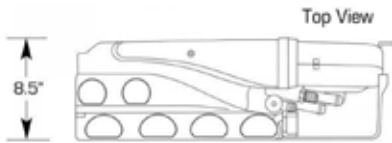

GEN II SUPER UNIT
3647★ ALL 529.95 Kit