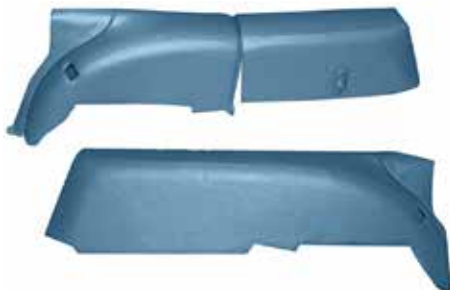

1965-67 WAGON CARGO COVERS

22329★	Aqua	179.95 Set
22330★	Black	179.95 Set
22331★	Light Blue	179.95 Set
22332★	Fawn	179.95 Set
22333★	Red	179.95 Set
22334★	Light Saddle	179.95 Set
22335★	White	179.95 Set
22336★	Bright Blue	179.95 Set
22337★	Bronze	179.95 Set
22338★	Gold	179.95 Set