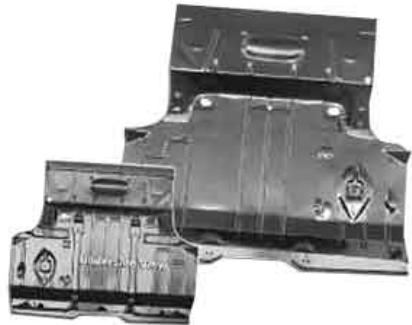

COMPLETE TRUNK FLOORS

23713 64-65 All 799.95 Ea