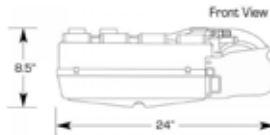

GEN II SUPER UNIT
3647★ ALL 529.95 Kit