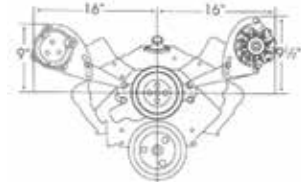

BRACKETS FOR SMALL BLOCK

Small Block With Short Water Pump

- 3613 Compressor Mounting Bracket 105.95 Ea
- 3614 Alternator Mounting Bracket 105.95 Ea

Small Block With Long Water Pump

- 3625 Compressor Mounting Bracket 105.95 Ea
- 3626 Alternator Mounting Bracket 105.95 Ea

These brackets bolt to the water pump and exhaust. No holes are needed in the head. Furnished to fit with stock exhaust manifolds and most headers. If used with headers, the front tube must turn down enough to allow access to the bolt hold in front of the second pipe.