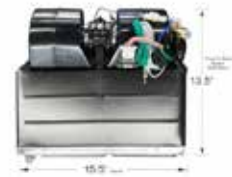

GEN II ALUMINUM HORIZONTAL CONTROL
3652★ ALL 129.95 Ea

GEN II ALUMINUM VERTICAL CONTROL
3653★ ALL 129.95 Ea

GEN II HORIZONTAL CONTROL
3650★ ALL 85.95 Ea

GEN II VERTICAL CONTROL
3651★ ALL 85.95 Ea

GEN II STREAMLINE CONTROL
3654★ ALL 159.95 Ea