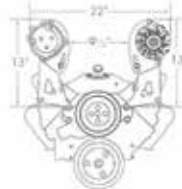

BRACKETS FOR SMALL BLOCK

Small Block With Short Water Pump

- 3609 Compressor Mounting Bracket 105.95 Ea
- 3610 Alternator Mounting Bracket 105.95 Ea

Small Block With Long Water Pump

- 3620 Compressor Mounting Bracket 105.95 Ea
- 3621 Alternator Mounting Bracket 105.95 Ea

A very versatile bracket system. Works with most induction systems. Will clear multiple carbs and most fuel injection. The alternator bracket will fit all 1969 and newer heads except Vortec. The AC bracket Fits all GM aluminum heads and may be used on 1969-1986 cast iron heads by drilling and tapping one hole for the upper mounting point. Will clear up to 3" tall center bolt valve covers when used on 1987 and later heads. Will clear up to 3 3/4" tall valve covers when used on 1986 and earlier heads.