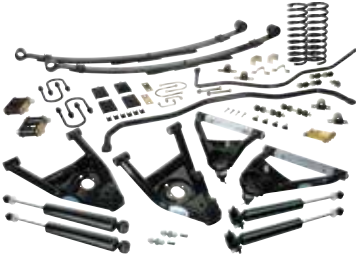

CPP's new Pro-Touring Kits are the most complete packages on the market and offer the ultimate in performance upgrades to your car or truck for an affordable price. Our kits come in 4 different stages, from suspension only (Stage I & II) to full kits (Stage III & IV) including front and rear brake packages. Our kits are made in the USA with the quality you have come to expect from Classic Performance Products, Inc. All our PTK kits include front and rear Totally Tubular™ upper and lower control arms, front and rear Pro-Touring sway bars with an optional billet aluminum mount upgrade, lowered front and rear coil springs with nitrogen gas shocks in the PTK1 or the dual-adjustable coil over package with rear dual-adjustable shocks (PTK2, PTK3, PTK4), lowered rear leaf springs (for leaf spring applications). Add CPP's chrome master cylinder/adjustable stop-block combo along with our front and rear 11" or 13" Big Brake disc brake kits, and you have a "tried and true" Pro-Touring package in the PTK3 (Stage III) and PTK4 (Stage IV) kits.

PRO-TOURING SUSPENSION KITS

32531★	67-69	All	Stage 1	1599.95 Kit
32533★	67-69	All	Stage 2	1797.95 Kit
32536★	68-69	All	Stage 3	2999.95 Kit
32539★	68-69	All	Stage 4	3599.95 Kit
43698★	70-81	All	Stage 1	2199.95 Kit
43699★	70-81	All	Stage 2	2799.95 Kit
43700★	67	All	Stage 3	3599.95 Kit
43701★	70-78	All	Stage 3	3959.95 Kit
43702★	67	All	Stage 4	4319.95 Kit