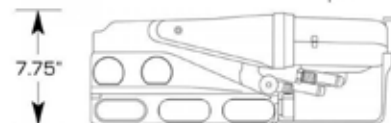

GEN II COMPAC UNIT

3648★ All 509.95 Kit