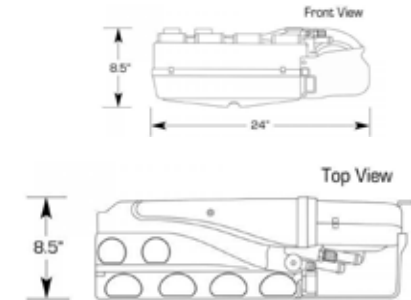

GEN II MINI & COMPAC HEAT DIVERTER DUCT

3660★ ALL 13.95 Ea

GEN II SUPER UNIT

3647★ ALL 529.95 Kit

GEN II SUPER 180 DUCT ADAPTER

3659★ ALL 16.95 Ea

GEN II SUPERCOOLER MOCK UP KIT

3661★ ALL 13.95 Ea

GEN II COMPAC

This lightweight mock-up shell makes fitment and positioning easier. The unit comes with jack nuts in place and brackets as shown.

MINI

3689★ ALL 50.95 Kit

MINI

3690★ ALL 50.95 Kit

SUPERCOOLER

3688★ ALL 50.95 Kit

GEN II ALUMINUM HORIZONTAL CONTROL

3652★ ALL 129.95 Ea

GEN II ALUMINUM VERTICAL CONTROL

3653★ ALL 129.95 Ea

GEN II HORIZONTAL CONTROL

3650★ ALL 85.95 Ea

GEN II VERTICAL CONTROL

3651★ ALL 85.95 Ea

GEN II STREAMLINE CONTROL

3654★ ALL 159.95 Ea