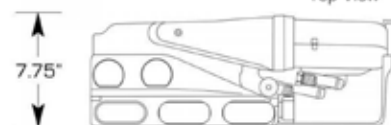

GEN II MINI UNIT

3649★ ALL 509.95 Kit