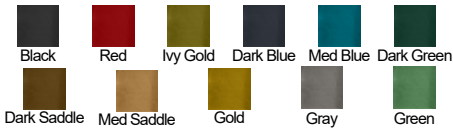

1968 W/REAR COUPE W/FOLD DOWN REAR SEAT CARPET BACK OF FOLD DOWN SEAT

43801★	Black	69.95 Ea
43802★	Red	69.95 Ea
43803★	Ivy Gold	69.95 Ea
43804★	Dark Blue	69.95 Ea
43805★	Medium Blue	69.95 Ea
43806★	Dark Green	69.95 Ea
43807★	Dark Saddle	69.95 Ea
43808★	Medium Saddle	69.95 Ea

43809★	Gold	69.95 Ea
43810★	Gray	69.95 Ea
43811★	Green	69.95 Ea