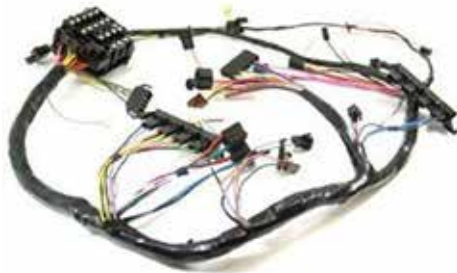

42940★	69	Convertible	110.95 Ea
42941★	69	Coupe	92.95 Ea
42942★	69	Coupe w/Under Dash Courtesy Lights	98.95 Ea
42943★	69	RS	150.95 Ea
42944★	69	Except RS	150.95 Ea
42945★	70-72	w/o Seat Belt Warning	120.95 Ea
42946★	70-73	All	156.95 Ea
42947★	72	w/Seat Belt Warning	136.95 Ea
42948★	73	All	136.95 Ea
42949★	74	w/Power Windows & Power Door Locks	229.95 Ea
42950★	75	w/Power Door Locks	229.95 Ea
42951★	75	w/Power Windows & Power Door Locks	229.95 Ea
42952★	75	w/Power Windows & Power Door Locks	229.95 Ea
42953★	75	w/o Power Windows & Power Door Locks	229.95 Ea
42954★	76-77	w/Power Door Locks	242.95 Ea
42955★	76-77	w/Power Windows	242.95 Ea
42956★	76-77	w/Power Windows & Power Door Locks	253.95 Ea
42957★	76-77	w/o Power Windows & Power Door Locks	229.95 Ea
42958★	78-79	w/Power Door Locks	242.95 Ea
42959★	78-79	w/Power Windows	229.95 Ea
42960★	78-79	w/Power Windows & Power Door Locks	253.95 Ea
42961★	78-81	w/o Power Windows & Power Door Locks	229.95 Ea
42962★	80-81	w/Power Door Locks	242.95 Ea
42963★	80-81	w/Power Windows	265.95 Ea
42964★	80-81	w/Power Windows & Power Door Locks	276.95 Ea

UNDER DASH HARNESS

42709★	67	Automatic Column Shift Warning Lights	467.95 Ea
42710★	67	Automatic Console Shift Factory Console Gauges	467.95 Ea
42711★	67	Auto Console Shift Warning Lights	467.95 Ea
42712★	67	Standard Trans w/o Console w/Warning Lights	467.95 Ea
42713★	67	w/Standard Trans & Factory Console Gauges	467.95 Ea
42714★	67	w/Standard Trans w/ Console w/Warning Lights	467.95 Ea
42715★	68	Auto w/Console w/ Warning Lights	497.95 Ea
42716★	68	Auto Column Shift w/Warning Lights	497.95 Ea
42717★	68	Auto Console Shift Factory Console Gauges	497.95 Ea
42718★	68	Auto Console Shift w/Warning Lights	497.95 Ea
42719★	68	w/Standard Trans & Factory Console Gauges	497.95 Ea
42720★	68	w/Standard Trans w/ Console w/Warning Lights	497.95 Ea
42721★	68	Standard Trans w/o Console w/Warning Lights	497.95 Ea