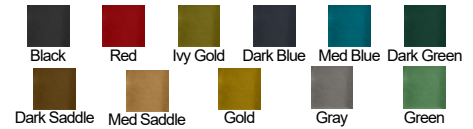

1967 W/REAR COUPE W/FOLD DOWN REAR SEAT CARPET BACK OF FOLD DOWN SEAT

- 43790★ Black 64.95 Ea
- 43791★ Red 64.95 Ea
- 43792★ Ivy Gold 64.95 Ea
- 43793★ Dark Blue 64.95 Ea
- 43794★ Medium Blue 64.95 Ea
- 43795★ Dark Green 64.95 Ea
- 43796★ Dark Saddle 64.95 Ea
- 43797★ Medium Saddle 64.95 Ea
- 43798★ Gold 64.95 Ea
- 43799★ Gray 64.95 Ea
- 43800★ Green 64.95 Ea