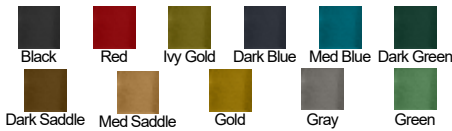

1967 W/REAR COUPE W/FOLD DOWN REAR SEAT CARPET BACK OF FOLD DOWN SEAT

- 43790★ Black 69.95 Ea
- 43791★ Red 69.95 Ea
- 43792★ Ivy Gold 69.95 Ea
- 43793★ Dark Blue 69.95 Ea
- 43794★ Medium Blue 69.95 Ea
- 43795★ Dark Green 69.95 Ea
- 43796★ Dark Saddle 69.95 Ea
- 43797★ Medium Saddle 69.95 Ea
- 43798★ Gold 69.95 Ea
- 43799★ Gray 69.95 Ea
- 43800★ Green 69.95 Ea