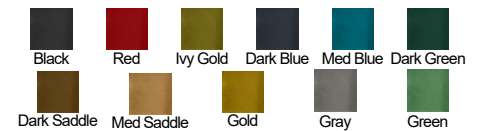

1968 W/REAR COUPE W/FOLD DOWN REAR SEAT CARPET BACK OF FOLD DOWN SEAT

43801★	Black	69.95 Ea
43802★	Red	69.95 Ea
43803★	Ivy Gold	69.95 Ea
43804★	Dark Blue	69.95 Ea
43805★	Medium Blue	69.95 Ea
43806★	Dark Green	69.95 Ea
43807★	Dark Saddle	69.95 Ea
43808★	Medium Saddle	69.95 Ea
43809★	Gold	69.95 Ea
43810★	Gray	69.95 Ea
43811★	Green	69.95 Ea