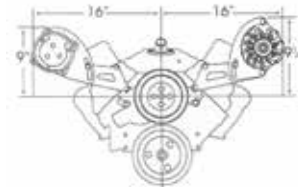

BRACKETS FOR SMALL BLOCK

Small Block With Short Water Pump

3611	Compressor Mounting Bracket	105.95 Ea
3612	Alternator Mounting Bracket	105.95 Ea

Small Block With Long Water Pump

3622	Compressor Mounting Bracket	105.95 Ea
3623	Alternator Mounting Bracket	105.95 Ea

Designed for cars with low hood clearance: Vettes, Camaros, etc. These brackets also work great on most vehicles with a wide engine compartment: trucks, 50's and 60's cars, etc. These brackets bolt to the head and top water pump bolt holes. The AC compressor bracket Fits all GM aluminum heads and may be used on 1969 through 1986 cast iron heads by drilling and tapping one hole for the upper mounting point.