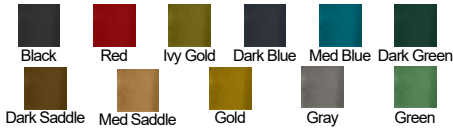

1969 W/REAR COUPE W/FOLD DOWN REAR SEAT CARPET BACK OF FOLD DOWN SEAT

- 43801★ Black 69.95 Ea
- 43802★ Red 69.95 Ea
- 43803★ Ivy Gold 69.95 Ea
- 43804★ Dark Blue 69.95 Ea
- 43805★ Medium Blue 69.95 Ea
- 43806★ Dark Green 69.95 Ea
- 43807★ Dark Saddle 69.95 Ea
- 43808★ Medium Saddle 69.95 Ea
- 43809★ Gold 69.95 Ea
- 43810★ Gray 69.95 Ea
- 43811★ Green 69.95 Ea