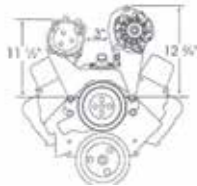

BRACKETS FOR SMALL BLOCK

Small Block With Short Water Pump

3605	Compressor Mounting Bracket	105.95 Ea
3606	Alternator Mounting Bracket	95.95 Ea

Small Block With Long Water Pump

3616	Compressor Mounting Bracket	105.95 Ea
3617	Alternator Mounting Bracket	99.95 Ea

These brackets bolt to the top water pump and the two front intake bolts. They may be used individually or as a pair, Will clear tall valve covers.