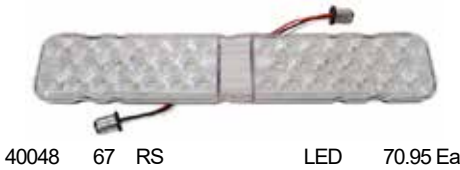

40048 67 RS LED 70.95 Ea

68 TAILLIGHT LENSES

40049 68 Except RS or SS 12.95 Ea