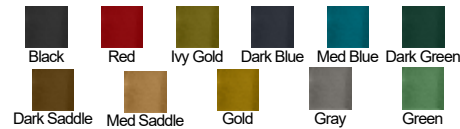

**1969 W/REAR COUPE W/FOLD
DOWN REAR SEAT
CARPET BACK OF FOLD DOWN
SEAT**

- 43801★ Black 69.95 Ea
- 43802★ Red 69.95 Ea
- 43803★ Ivy Gold 69.95 Ea
- 43804★ Dark Blue 69.95 Ea
- 43805★ Medium Blue 69.95 Ea
- 43806★ Dark Green 69.95 Ea
- 43807★ Dark Saddle 69.95 Ea
- 43808★ Medium Saddle 69.95 Ea
- 43809★ Gold 69.95 Ea
- 43810★ Gray 69.95 Ea
- 43811★ Green 69.95 Ea